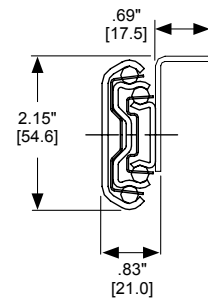

## 3600-200/3600-201

- Up to 175-lb. load rating
- Full extension
- Self-closing action
- Multiple platform-style mounting options

Model  
3600-201

**Accuride**<sup>®</sup>  
Always Moving Forward

### Features and Benefits

- Up to 175-lb. load rating
- Full extension for complete access.
- Pull-outs up to 20-inches-wide
- Handed lever disconnect
- Self-closing action ensures closure. This feature activates about 2.5 inches from the cabinet opening.
- Attached brackets permit side, top, or bottom mounting.

### Availability

- Clear zinc finish
- Offered in a 22-inch length designed to fit standard cabinetry.

Model  
3600-200

Model  
3600-201

Authorized Distributor