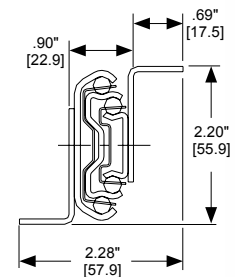

### Features and Benefits

- Up to 175-lb. load rating
- Full extension for complete access.
- Pull-outs up to 20-inches-wide
- Handed lever disconnect
- Self-closing action ensures closure. This feature activates about 2.5 inches from the cabinet opening.
- Attached brackets permit side, top, or bottom mounting.

### Installation

- Model 3600-200 has a fixed inboard bracket to carry the platform. The outer member of the slide is side-mounted to the cabinet sidewall.
- Model 3600-201 includes a fixed inboard top bracket and outboard bottom bracket to allow the slide to be mounted to the top or bottom of the case. Depending upon desired mounting style, the platform may be affixed to either bracket.

### Availability

- Clear zinc finish
- Offered in a 22-inch length designed to fit standard cabinetry.

Model  
3600-200

Model  
3600-201

Authorized Distributor